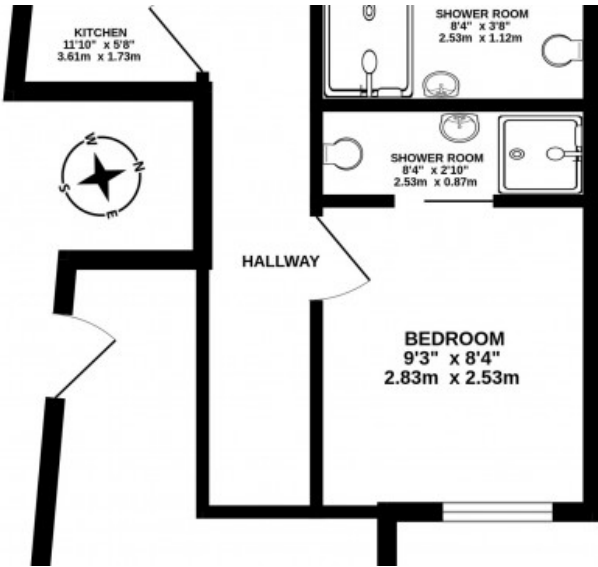

Armada Street 2 Bedroom Student Property

FROM
£160.00
PPPW inc. bills

First floor flat with two en-suite bedrooms located minutes from University campus.

Room Availability	
Room #1	£160.00 PPPW inc. bills
Room #2	£160.00 PPPW inc. bills