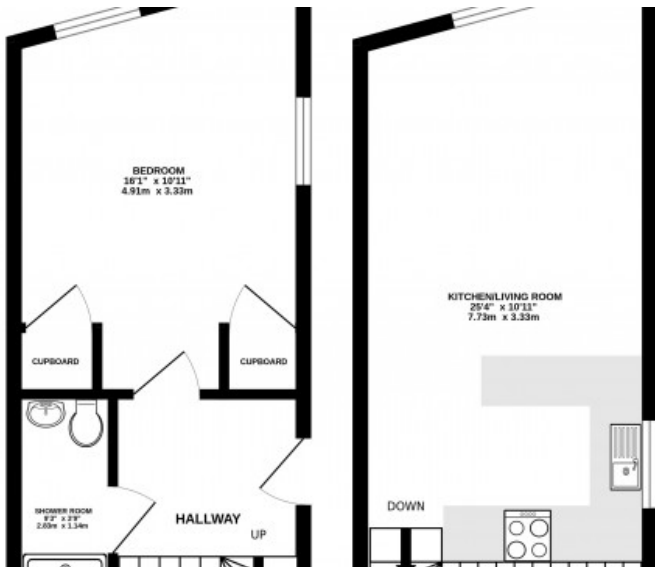

Buttersby Lane - Mews Cottage

1 Bedroom Student Property

£250.00

PPPW inc. bills

Individual, high-spec, one-bedroom mews cottage.

Upside-down living, with bedroom and bathroom on the ground floor, and open-plan living-room/kitchen upstairs.