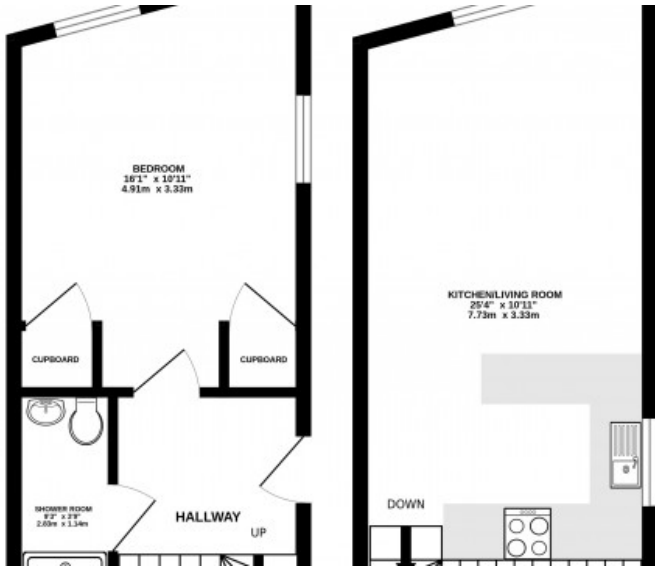

Buttersby Lane - Mews Cottage

1 Bedroom Student Property

£250.00

PPPW inc. bills

Individual, high-spec, one-bedroom mews cottage.

Upside-down living, with bedroom and bathroom on the ground floor, and open-plan living-room/kitchen upstairs.