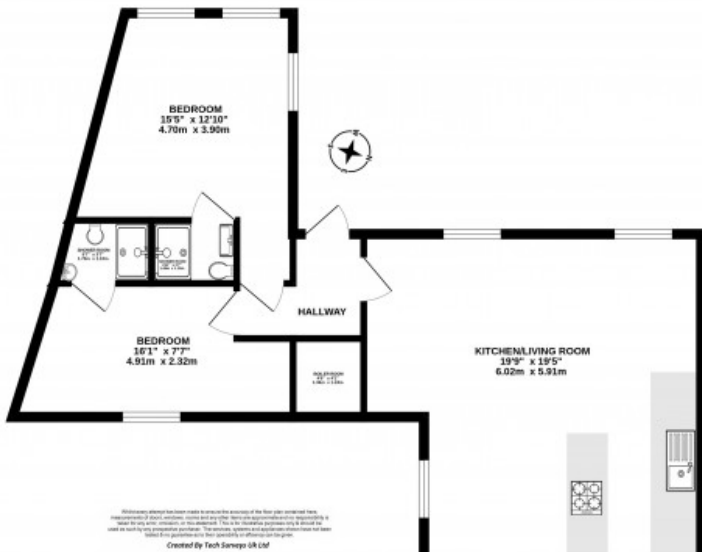

Mutley Plain

2 Bedroom Student Property

New bungalow-style flat, renovated in 2022, located just off Mutley Plain.

Open-plan living with two en-suite bedrooms.

Room Availability

www.plymouthstudentaccommodation.com