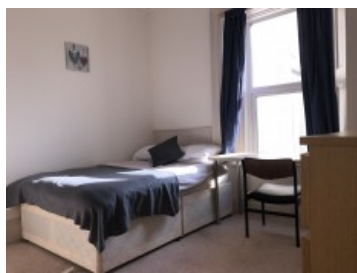

A HOME AFTER HALLS^{LTD}

STUDENT LETTINGS

Mount Street, Plymouth 6 Bedroom Student Property

FROM
£123.00
PPPW inc. bills

Stunning six bed house just a two minute walk away from Plymouth University.

The property offers really spacious double bedrooms and has a modern kitchen and living room.

Room Availability	
Room #1	£123.00 PPPW inc. bills
Room #2	£123.00 PPPW inc. bills
Room #3	£123.00 PPPW inc. bills
Room #4	£123.00 PPPW inc. bills
Room #5	£123.00 PPPW inc. bills
Room #6	£123.00 PPPW inc. bills