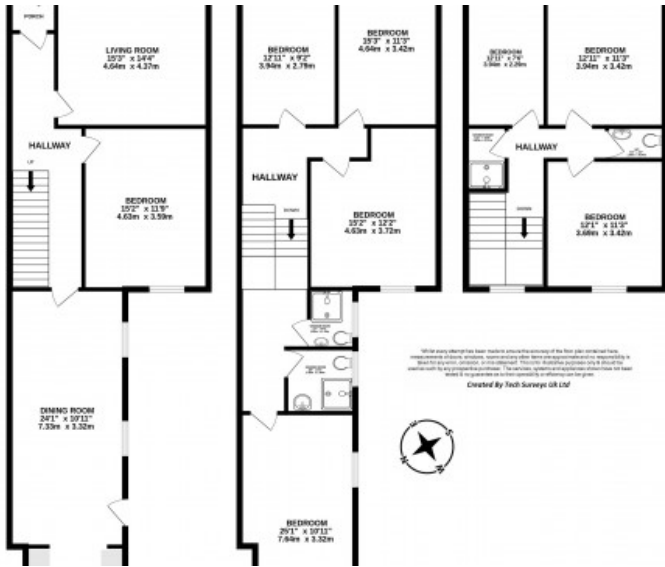

A HOME AFTER HALLS^{LTD}

STUDENT LETTINGS

Addison road, Plymouth, North Hill, Plymouth
8 Bedroom Student Property

FROM
£130.00
PPPW inc. bills

Large eight bed house directly opposite Plymouth University campus.

The house has a large living/dining room, a spacious kitchen, three bathrooms and eight double bedrooms.

The house has a shared decking area at the rear of the living room.

New carpets and fully re-decorated September 2023.

Room Availability	
Room #1	£130.00 PPPW inc. bills
Room #2	£130.00 PPPW inc. bills
Room #3	£130.00 PPPW inc. bills
Room #4	£130.00 PPPW inc. bills
Room #5	£130.00 PPPW inc. bills
Room #6	£130.00 PPPW inc. bills
Room #7	£130.00 PPPW inc. bills
1 Additional Rooms Available	