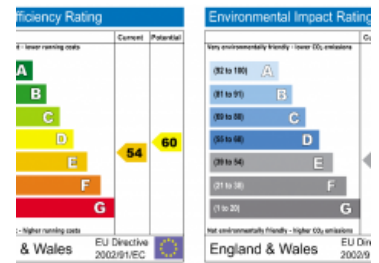

Very spacious property close to Plymouth University. Located directly opposite Plymouth University campus.

The house benefits from having three shower rooms.

The kitchen is well fitted with two hobs and ovens, a dishwasher, washing machine and a tumble dryer.

EPC E

Room Availability	
Room #1	£115.00 PPPW inc. bills
Room #2	£108.00 PPPW inc. bills
Room #3	£115.00 PPPW inc. bills
Room #4	£108.00 PPPW inc. bills
Room #5	£108.00 PPPW inc. bills
Room #6	£108.00 PPPW inc. bills
Room #7	£108.00 PPPW inc. bills
1 Additional Rooms Available	

www.plymouthstudentaccommodation.com